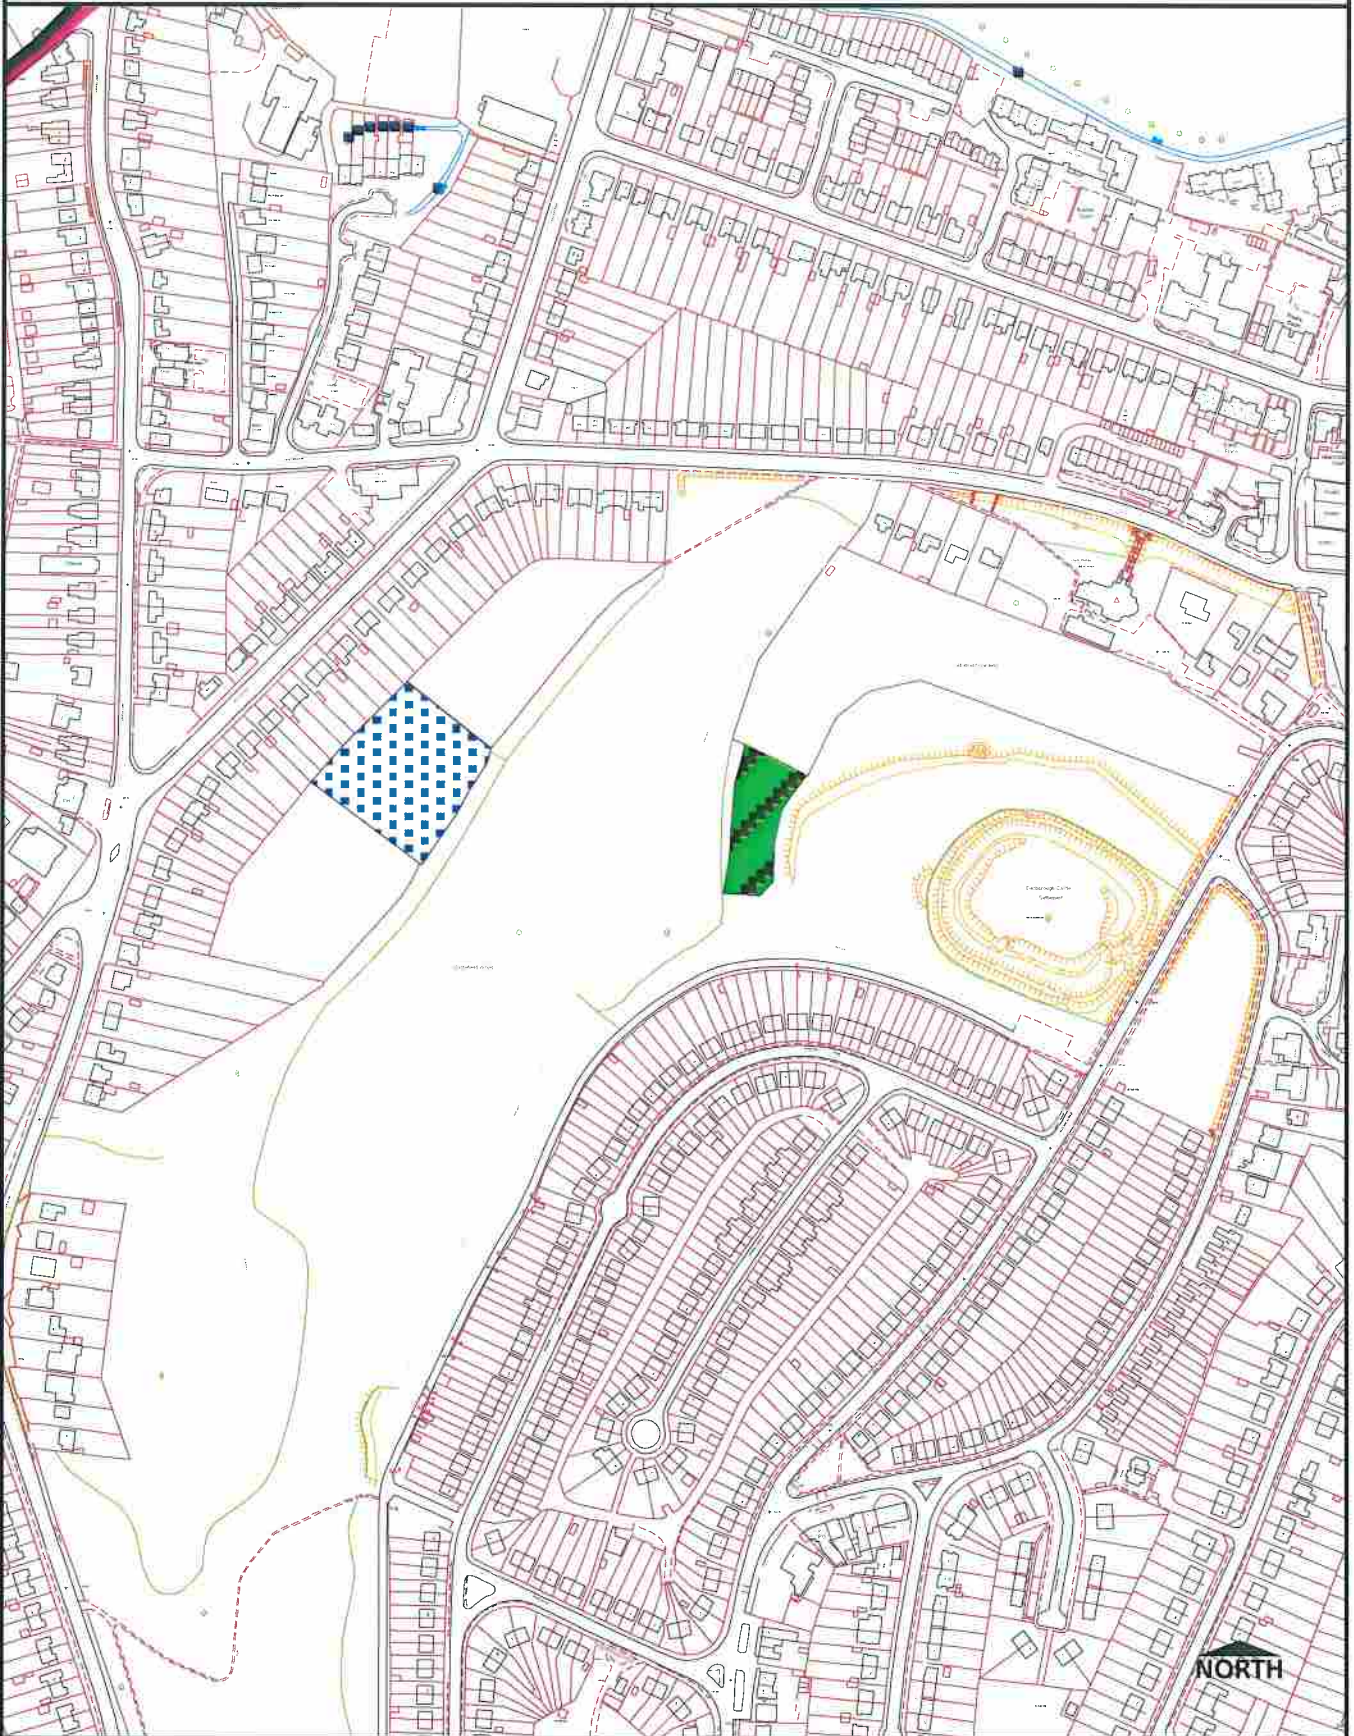

# Site Location & Area Planting 1

<b>Statement of Purpose:</b> Site Plan for Council Business Use Only			OS mapping: © Crown Copyright and database rights 2011 Ordnance Survey 100023306 Print for the public: You are not permitted to copy, sub-license, distribute, sell or otherwise make available the Licensed Data to third parties in any form. Aerial Photo Imagery 2010 and 2006: © Getmapping plc. www.getmapping.com.		
<b>Map produced in MapInfo GIS by:</b> Asherwoo	<b>Scale:</b> 1:2000	<b>Date:</b> 02/12/2015	<b>Spatial Information Management</b> ICT Business Systems Queen Victoria Road High Wycombe Bucks HP11 1BB		
<b>Saved as Layout in Workspace Path/Name:</b>			 WYCOMBE Borough Council <a href="http://www.wycombe.gov.uk">www.wycombe.gov.uk</a>		

# Area Planting 2

**Statement of Purpose:**

Site Plan for Council Business Use Only

Map produced in MapInfo GIS by:

Asherwoo

Scale:

1:2000

Date:

02/12/2015

Saved as Layout in Workspace Path/Name:

OS mapping: © Crown Copyright and database rights 2011 Ordnance Survey 100023306.

Print for the public: You are not permitted to copy, sub-license, distribute, sell